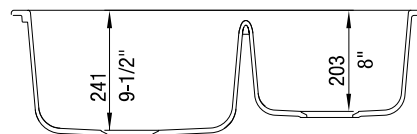

JOB INFORMATION

Job Name: _____

Contact: _____

Date Specified: _____

Specifier: _____

Contractor: _____

Model 440178 shown

NOMINAL DIMENSIONS

OVERALL	CUTOUT SIZE	BOWL DEPTH LEFT	BOWL DEPTH RIGHT	DRAIN DIAMETER
32" x 20-27/32"	Template provided with approximate 1/8" reveal	9-1/2"	8"	3-1/2"

DXF cutout templates available on our website.

BLANCO AMERICA