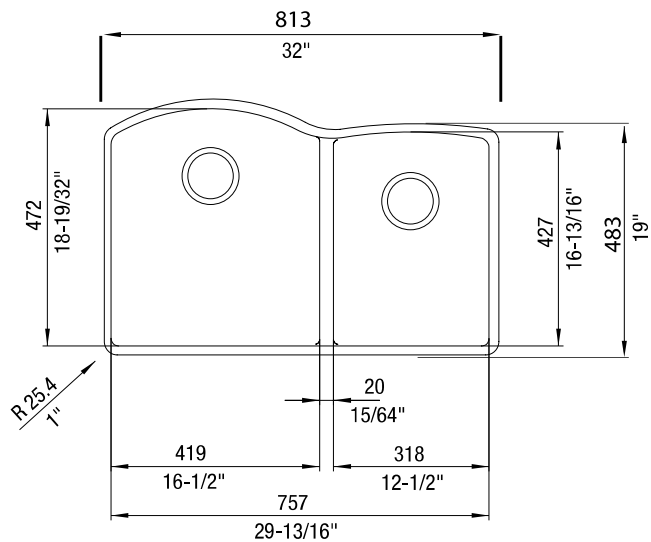

JOB INFORMATION

Job Name: _____

Contact: _____

Date Specified: _____

Specifier: _____

Contractor: _____

Model 440178 shown

NOMINAL DIMENSIONS

OVERALL	CUTOUT SIZE	BOWL DEPTH LEFT	BOWL DEPTH RIGHT	DRAIN DIAMETER
32" x 20-27/32"	Template provided with approximate 1/8" reveal	9-1/2"	8"	3-1/2"

DXF cutout templates available on our website.

BLANCO AMERICA